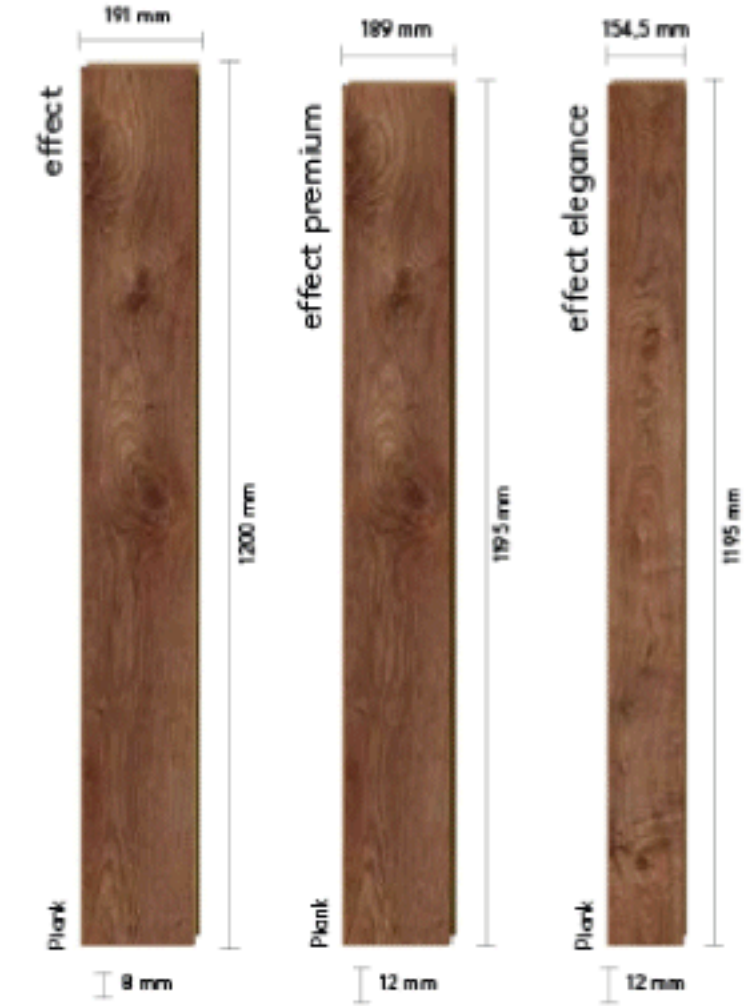

FUJL - PRK905

effect

fuji

Gün batımının büyüleyici cazibesini
Güneşin toprakla buluşan tonlarıyla
doğal bir görünüm elde edin.

*The charming charm of the sunset!
Have a natural look with shades
of the sun meets the soil.*